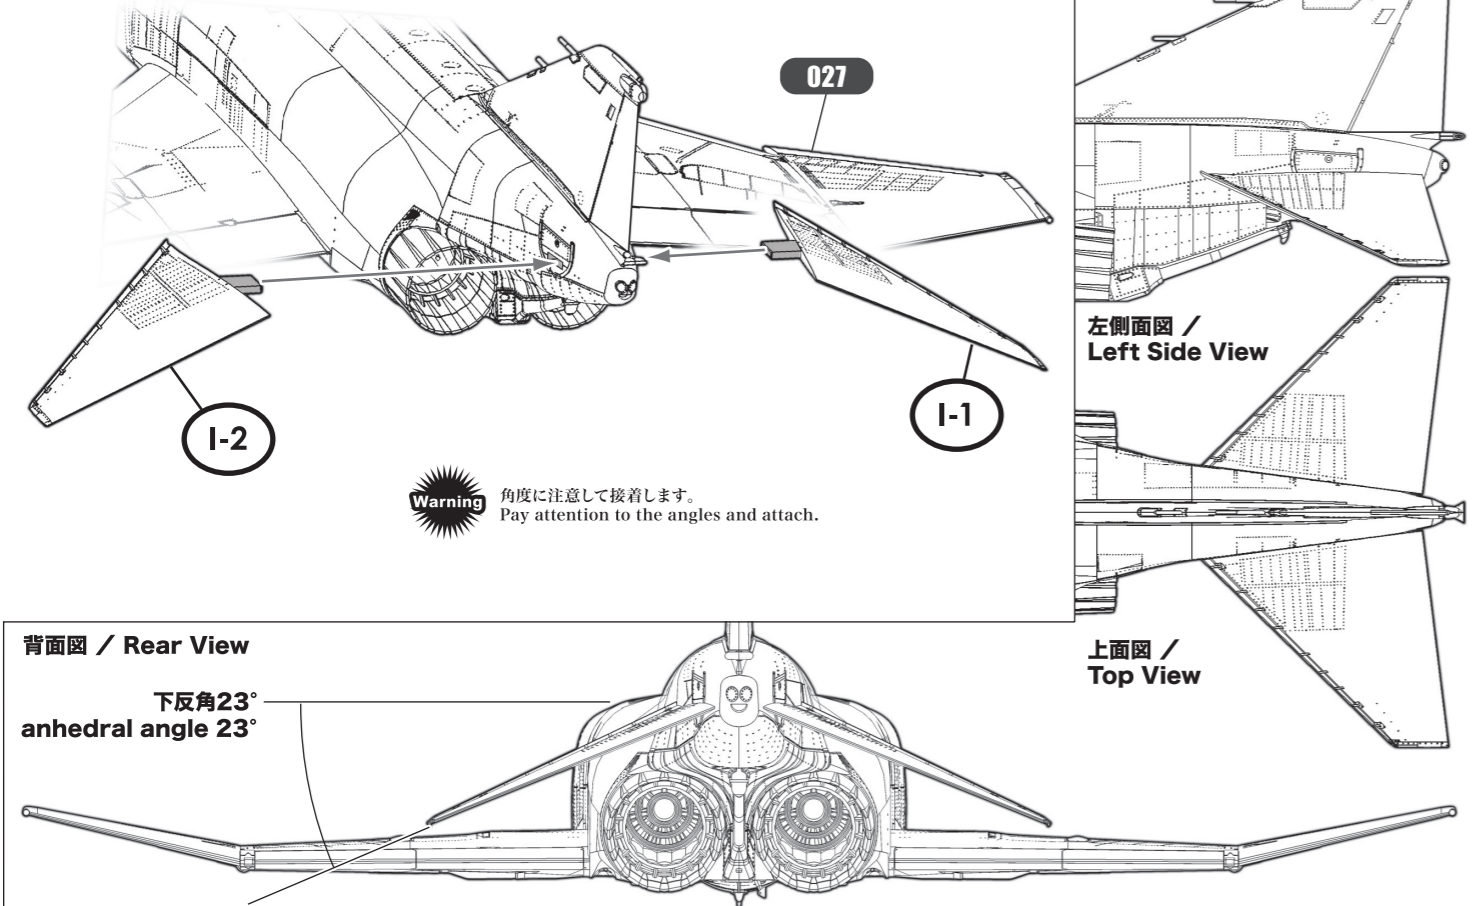

027 外翼 (左側) / Outer Wing (Left)

028 水平尾翼 / Stabilizer

029 前脚 / Nose Landing Gear

030 前脚格納庫前扉 / Nose Landing Gear Front Door