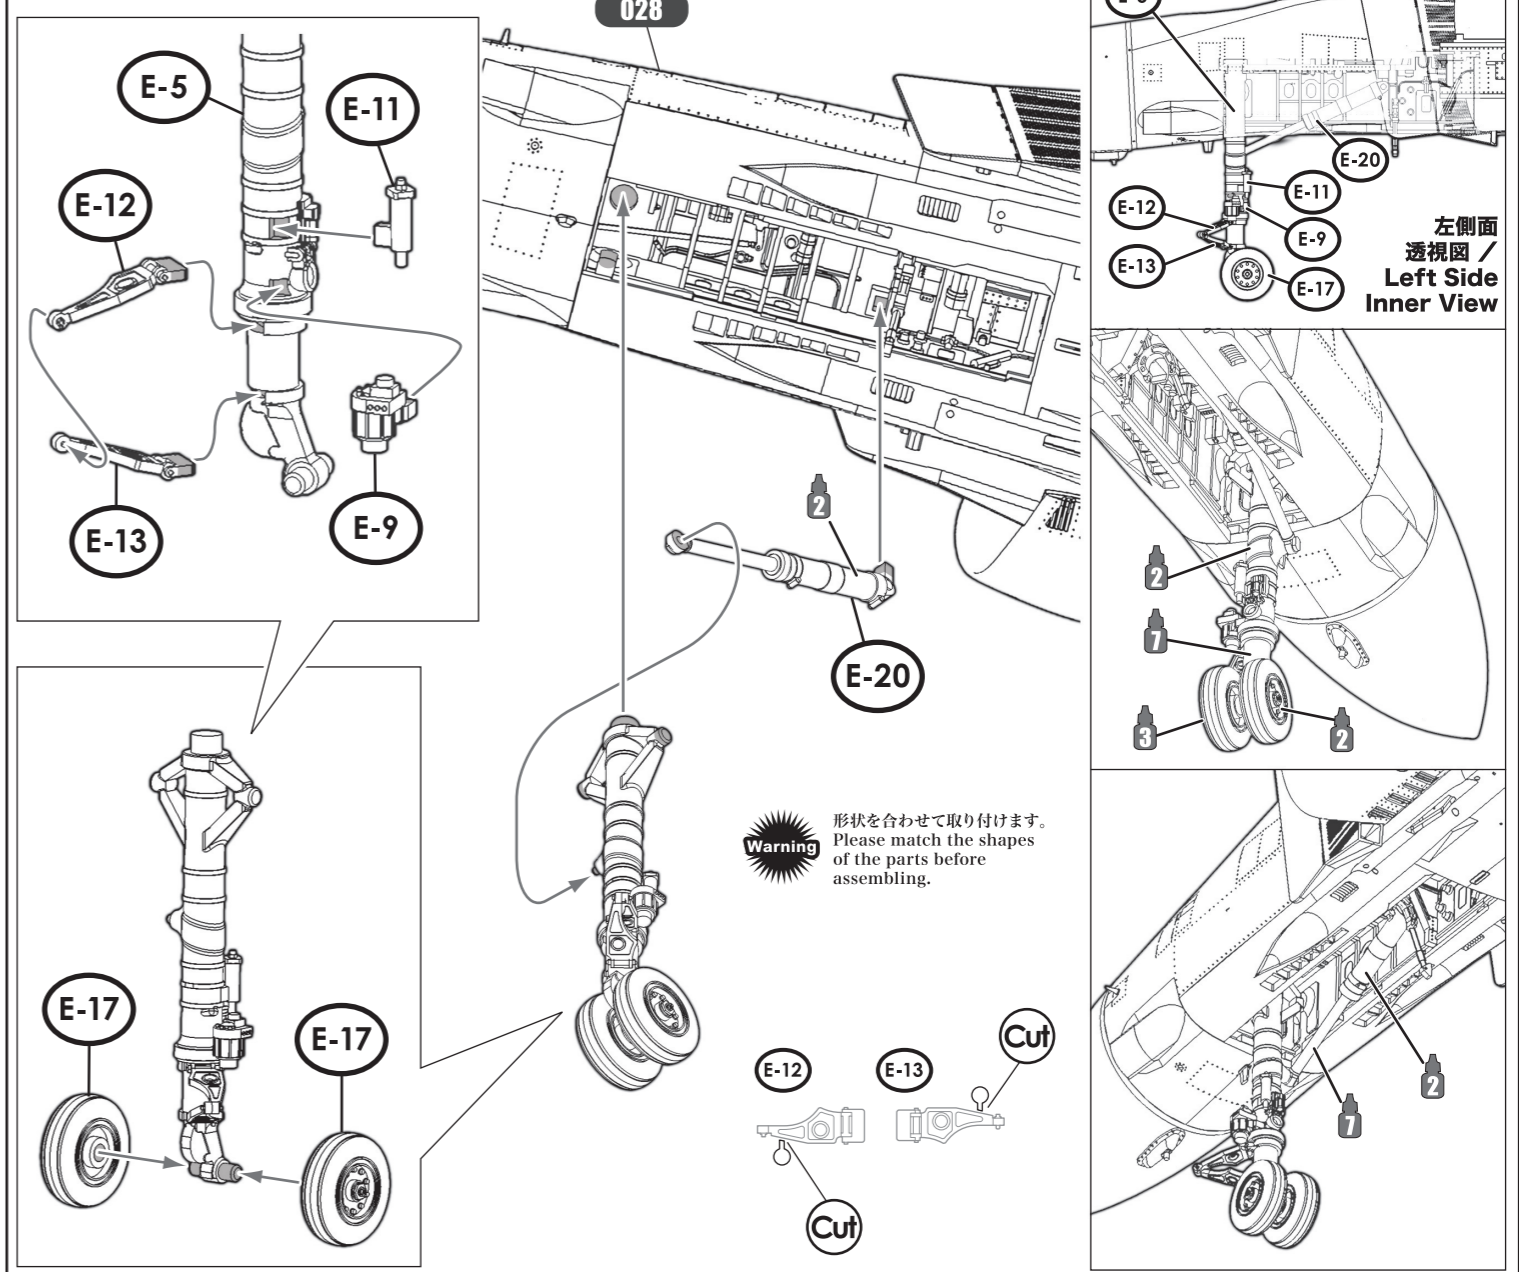

027 外翼 (左側) / Outer Wing (Left)

028 水平尾翼 / Stabilizer

029 前脚 / Nose Landing Gear

030 前脚格納庫前扉 / Nose Landing Gear Front Door