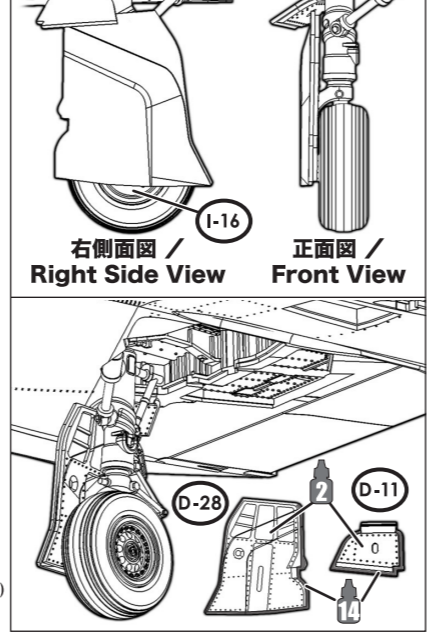

031 前脚収納庫扉 Nose Landing Gear Door

032 主脚(右側) Main Landing Gear (Right)

033 主脚(左側) Main Landing Gear (Left)

034 主脚収納庫扉 Main Landing Gear Doors

脚柱の角度 Angle of Landing Gears