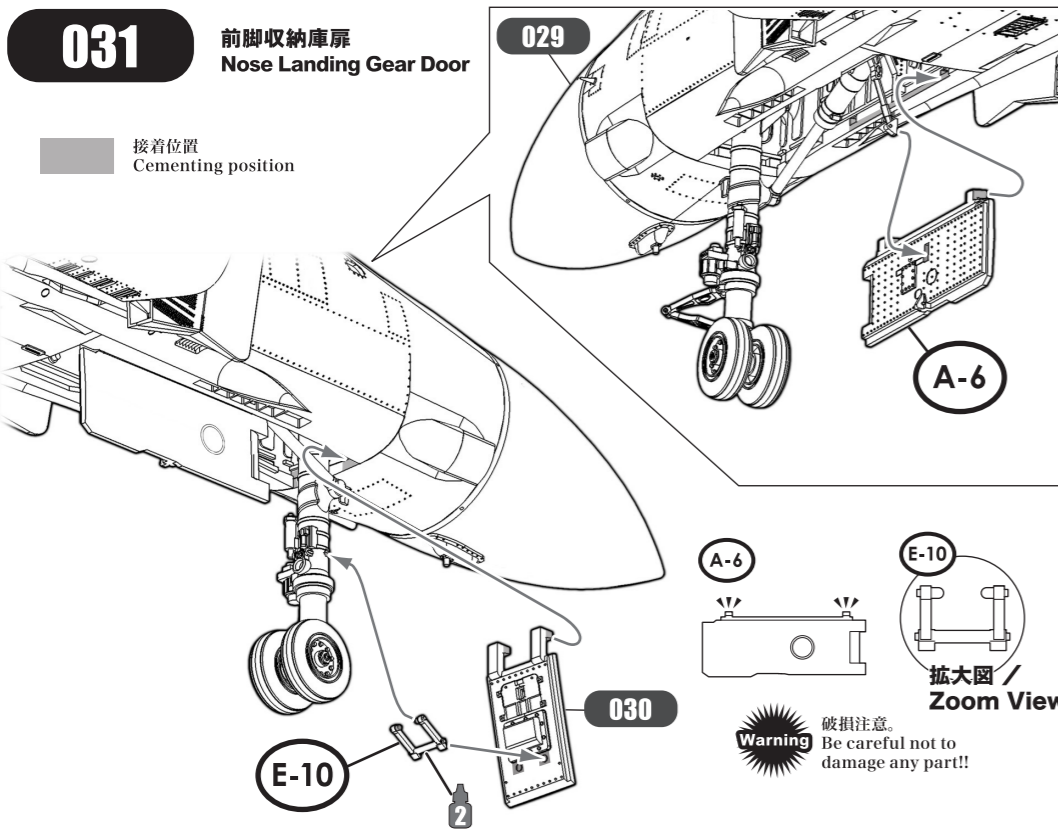

031 前脚収納庫扉 Nose Landing Gear Door

032 主脚(右側) Main Landing Gear (Right)

033 主脚(左側) Main Landing Gear (Left)

034 主脚収納庫扉 Main Landing Gear Doors

脚柱の角度 Angle of Landing Gears