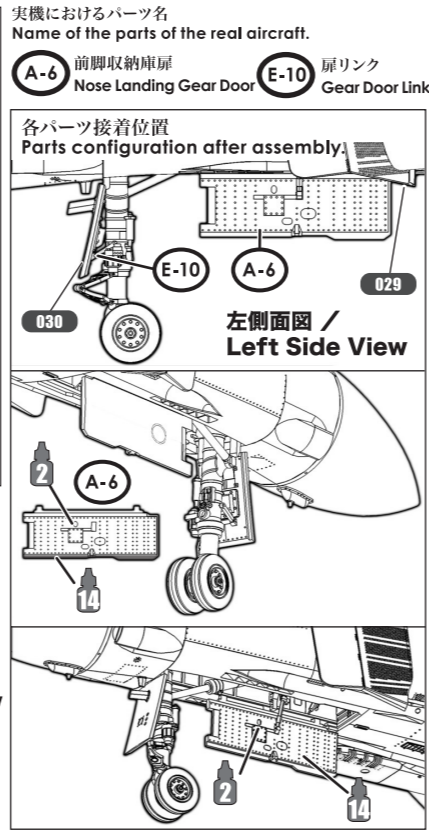

031 前脚収納庫扉 Nose Landing Gear Door

032 主脚(右側) Main Landing Gear (Right)

033 主脚(左側) Main Landing Gear (Left)

034 主脚収納庫扉 Main Landing Gear Doors

脚柱の角度 Angle of Landing Gears