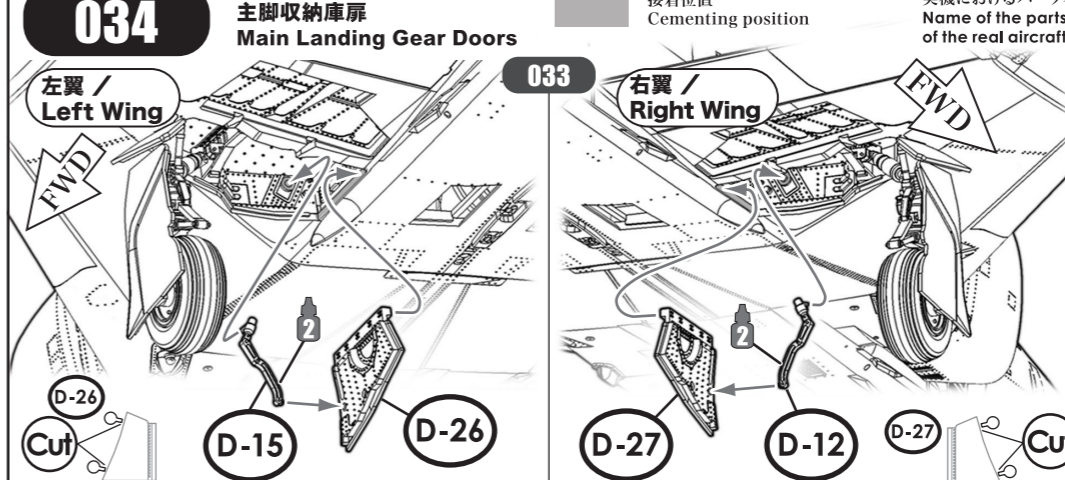

031 前脚収納庫扉 Nose Landing Gear Door

032 主脚(右側) Main Landing Gear (Right)

033 主脚(左側) Main Landing Gear (Left)

034 主脚収納庫扉 Main Landing Gear Doors

脚柱の角度 Angle of Landing Gears