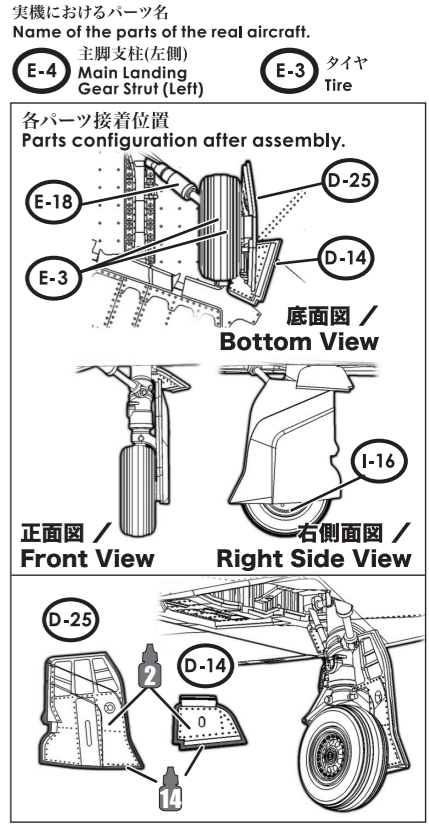

031 前脚収納庫扉 Nose Landing Gear Door

032 主脚(右側) Main Landing Gear (Right)

033 主脚(左側) Main Landing Gear (Left)

034 主脚収納庫扉 Main Landing Gear Doors

脚柱の角度 Angle of Landing Gears