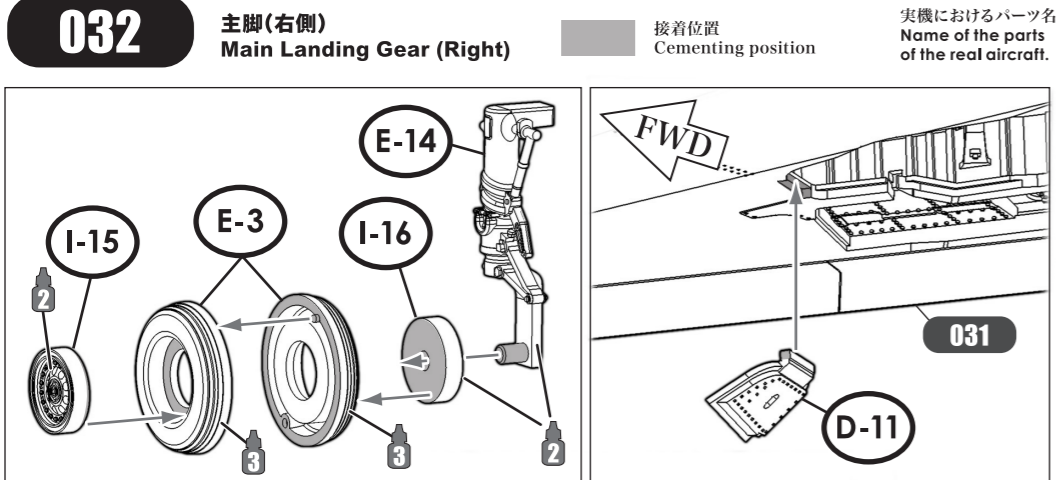

031 前脚収納庫扉 Nose Landing Gear Door

032 主脚(右側) Main Landing Gear (Right)

033 主脚(左側) Main Landing Gear (Left)

034 主脚収納庫扉 Main Landing Gear Doors

脚柱の角度 Angle of Landing Gears