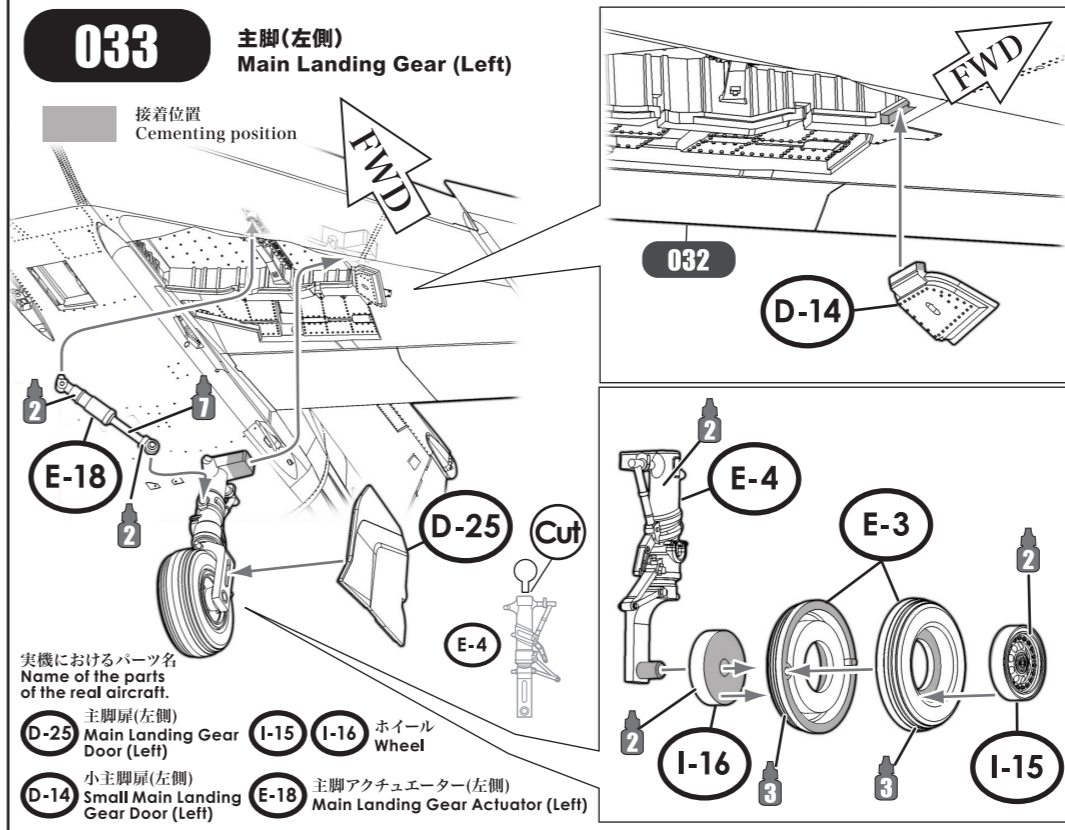

031 前脚収納庫扉 Nose Landing Gear Door

032 主脚(右側) Main Landing Gear (Right)

033 主脚(左側) Main Landing Gear (Left)

034 主脚収納庫扉 Main Landing Gear Doors

脚柱の角度 Angle of Landing Gears