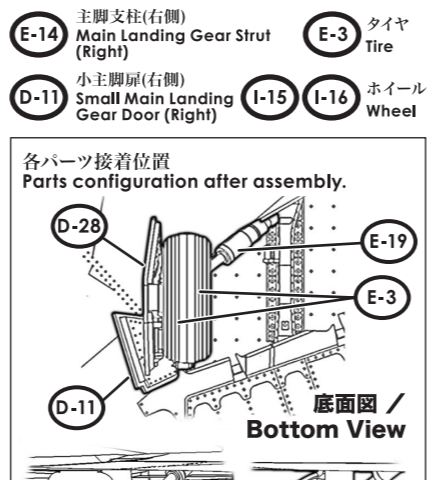

031 前脚収納庫扉 Nose Landing Gear Door

032 主脚(右側) Main Landing Gear (Right)

033 主脚(左側) Main Landing Gear (Left)

034 主脚収納庫扉 Main Landing Gear Doors

脚柱の角度 Angle of Landing Gears