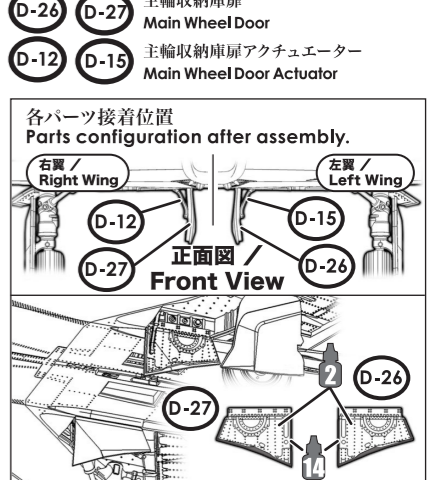

031 前脚収納庫扉 Nose Landing Gear Door

032 主脚(右側) Main Landing Gear (Right)

033 主脚(左側) Main Landing Gear (Left)

034 主脚収納庫扉 Main Landing Gear Doors

脚柱の角度 Angle of Landing Gears