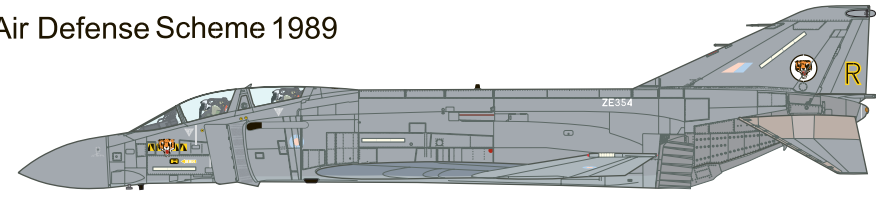

Service Scheme 1985 - 1991