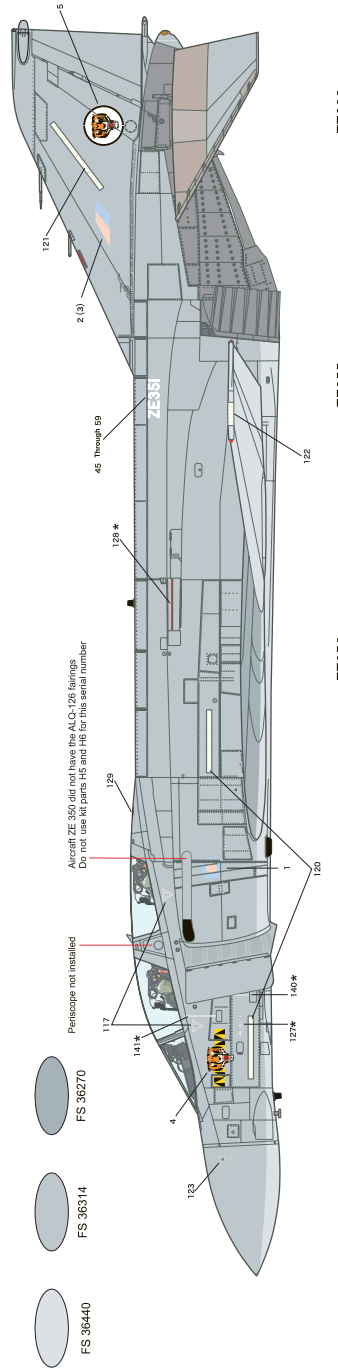

Pre-Delivery Paint Scheme 1984

45	ZE350	83	909	50	ZE355	78	904	95	ZE360	88	914
46	ZE351	81	907	51	ZE356	84	910	96	ZE361	85	911
47	ZE352	76	902	52	ZE357	82	908	97	ZE362	86	912
48	ZE353	79	905	53	ZE358	89	915	98	ZE363	80	905
49	ZE354	77	903	54	ZE359	75	901	99	ZE364	87	913