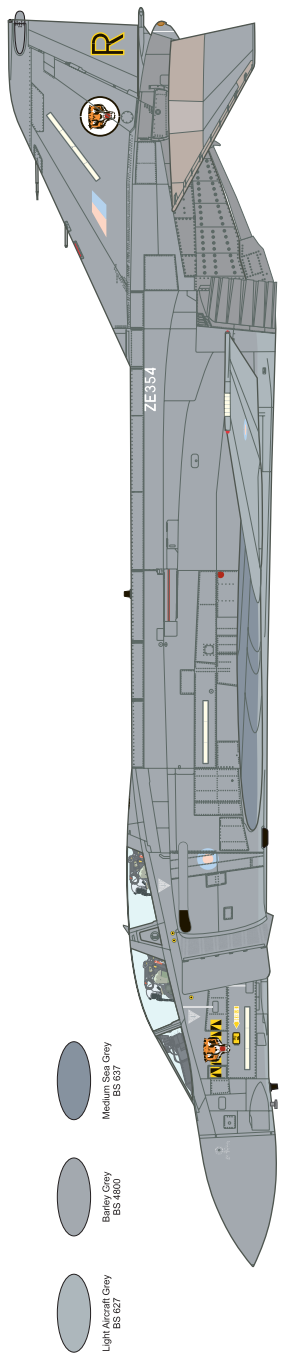

Air Defense Scheme 1989

In 1989, four aircraft were overhauled and given new paint schemes in the standard colors of the Air Defense Finish, similar to that used by the FGR.2 fleet. The aircraft that received these colors are the following:

ZE354	R
ZE357	N
ZE361	P
ZE364	Z