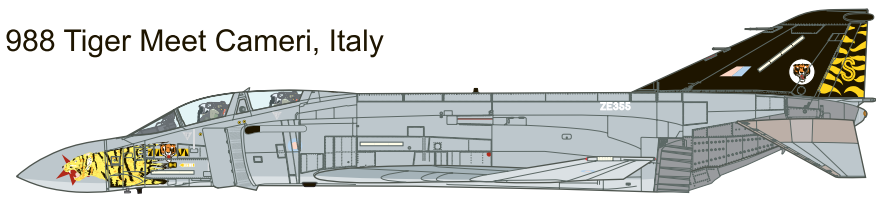

Manufacturer: Zoukei-Mura, Inc.
Distributor: VOLKS, Inc.
60 Goshonouchi Nakamachi Shichi-jo,
Shimogyo-ku, Kyoto Japan 600-8862
<http://www.zoukeimura.co.jp/> ©ZOUKEI-MURA INC. All Rights reserved.

We take the utmost of care when overseeing manufacturing, but if your kit is among the very small percentage that contains a defective part, please contact customer service within two weeks of your purchase with your full name and order number.

Purchasers from VOLKS Japan
International Web Site : Please contact imos@volks.co.jp.
Purchasers from VOLKS USA : Please contact service@volksusa.com.