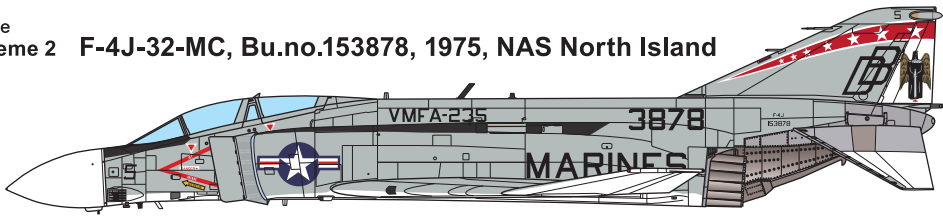

SUPER WING OPTIONS VMFA-235 1/48

SWS48-04-D03

1/48 F-4J PHANTOM II

Death Angels

1/48 F-4J/S Marking Set 1

Included Items: Decals x1
cartograf
WWW.CARTOGRAF.COM

J type
Scheme 1 F-4J-32-MC, Bu.no.153907, 1972, MCAS Kaneohe Bay

J type
Scheme 2 F-4J-32-MC, Bu.no.153878, 1975, NAS North Island

J type
Scheme 3 F-4J-30-MC, Bu.no.153827, 1970, MCAS Kaneohe Bay

S type
Scheme 4 F-4S-32-MC, Bu.no.155794, 1982, MCAS Iwakuni

This product is a decal for SWS48 No.04 1/48 F-4J Phantom II and SWS48 No.04 1/48 F-4S Phantom II. Choose the decal you prefer.