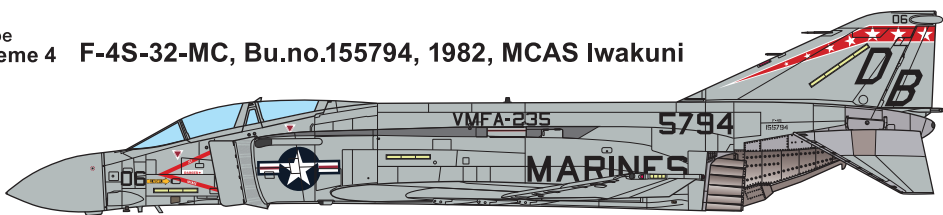

SUPER WING OPTIONS VMFA-235 1/48

SWS48-04-D03

1/48 F-4J PHANTOM II

Death Angels

1/48 F-4J/S Marking Set 1

Included Items: Decals x1
cartograf
WWW.CARTOGRAF.COM

J type
Scheme 1 F-4J-32-MC, Bu.no.153907, 1972, MCAS Kaneohe Bay

J type
Scheme 2 F-4J-32-MC, Bu.no.153878, 1975, NAS North Island

J type
Scheme 3 F-4J-30-MC, Bu.no.153827, 1970, MCAS Kaneohe Bay

S type
Scheme 4 F-4S-32-MC, Bu.no.155794, 1982, MCAS Iwakuni

This product is a decal for SWS48 No.04 1/48 F-4J Phantom II and SWS48 No.04 1/48 F-4S Phantom II. Choose the decal you prefer.