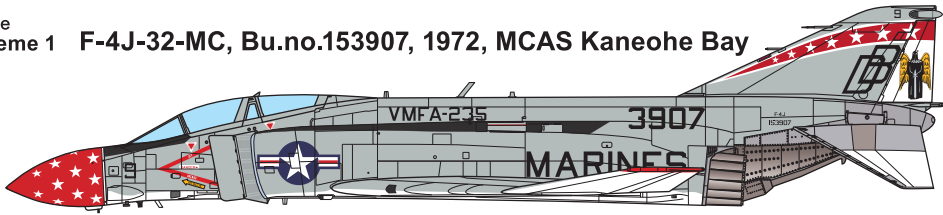

SUPER WING OPTIONS VMFA-235 1/48

SWS48-04-D03

1/48 F-4J PHANTOM II

Death Angels

1/48 F-4J/S Marking Set 1

Included Items: Decals x1
cartograf
WWW.CARTOGRAF.COM

J type
Scheme 1 F-4J-32-MC, Bu.no.153907, 1972, MCAS Kaneohe Bay

J type
Scheme 2 F-4J-32-MC, Bu.no.153878, 1975, NAS North Island

J type
Scheme 3 F-4J-30-MC, Bu.no.153827, 1970, MCAS Kaneohe Bay

S type
Scheme 4 F-4S-32-MC, Bu.no.155794, 1982, MCAS Iwakuni

This product is a decal for SWS48 No.04 1/48 F-4J Phantom II and SWS48 No.04 1/48 F-4S Phantom II. Choose the decal you prefer.