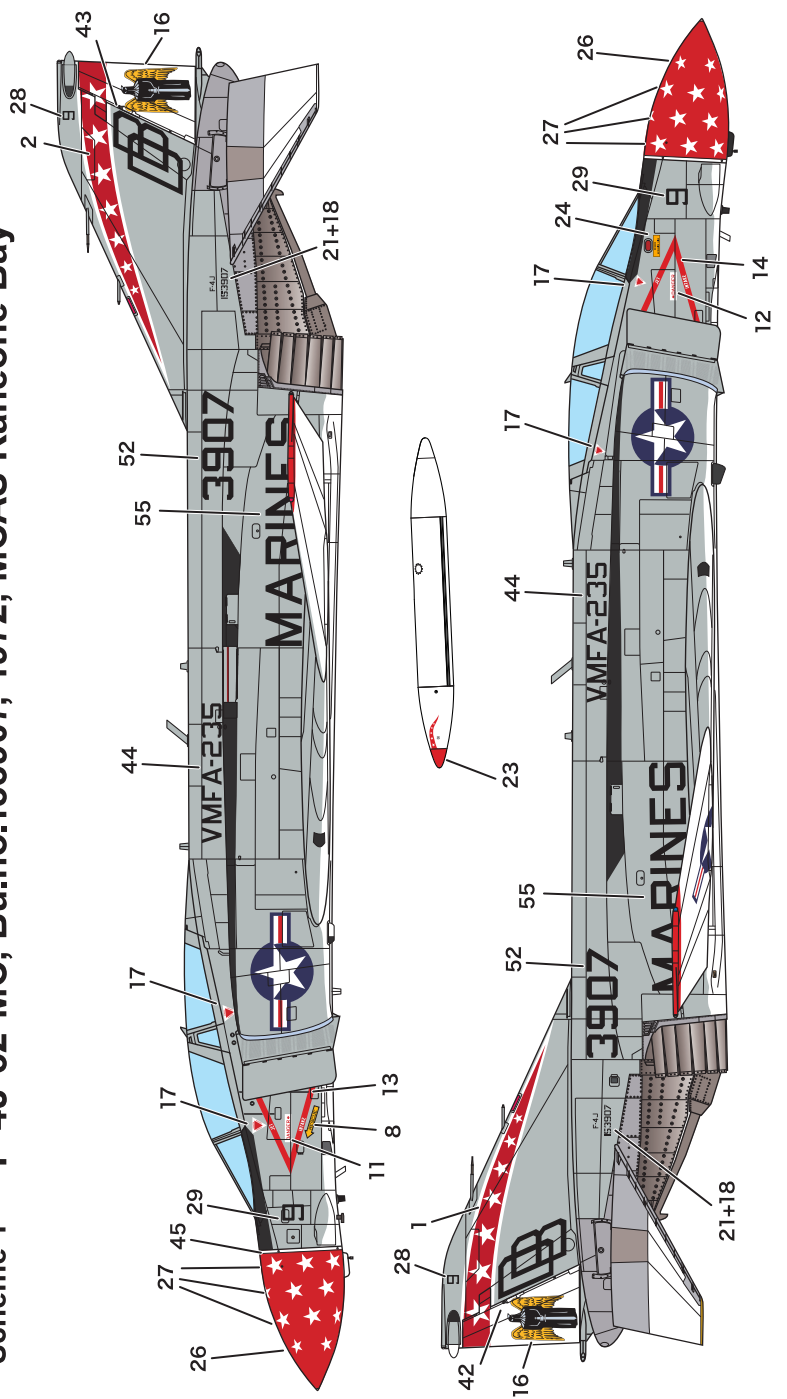

Scheme 1 F-4J-32-MC, Bu.no.153907, 1972, MCAS Kaneohe Bay

Nose Gear Door

Fs.no.11136

Fs.no.17038

Fs.no.17925

Fs.no.16440