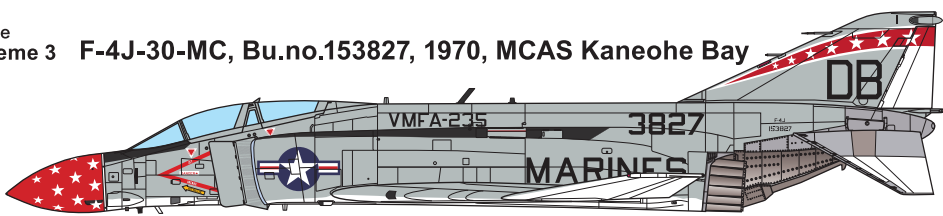

SUPER WING OPTIONS VMFA-235 1/48

SWS48-04-D03

1/48 F-4J PHANTOM II

Death Angels

1/48 F-4J/S Marking Set 1

Included Items: Decals x1
cartograf
WWW.CARTOGRAF.COM

J type
Scheme 1 F-4J-32-MC, Bu.no.153907, 1972, MCAS Kaneohe Bay

J type
Scheme 2 F-4J-32-MC, Bu.no.153878, 1975, NAS North Island

J type
Scheme 3 F-4J-30-MC, Bu.no.153827, 1970, MCAS Kaneohe Bay

S type
Scheme 4 F-4S-32-MC, Bu.no.155794, 1982, MCAS Iwakuni

This product is a decal for SWS48 No.04 1/48 F-4J Phantom II and SWS48 No.04 1/48 F-4S Phantom II. Choose the decal you prefer.