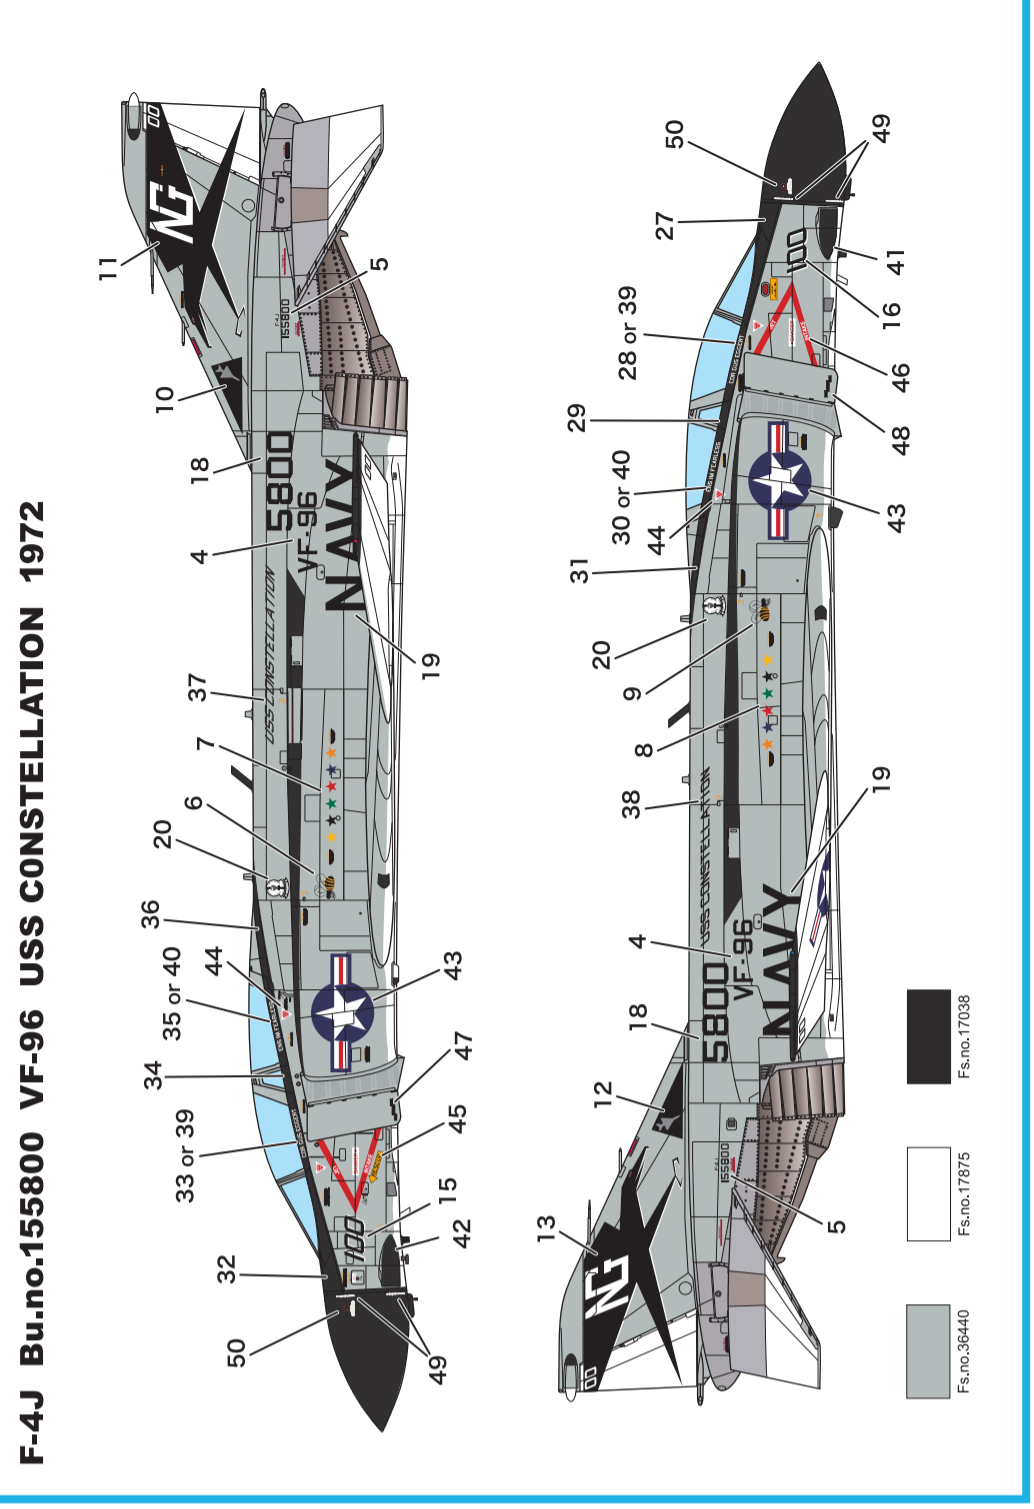

SUPER WING OPTIONS
SWS48-04-D04 1/48 F-4J PHANTOM II **VF-96** FIGHTING FALCONS 1/48
1/48 F-4J Marking Set 3

F-4J
Bu.no.155800 VF-96
USS CONSTELLATION
1972

Combine these decals with
1/48 SWS F-4J PHANTOM II
 (Including) SWS48-08 F-4J PHANTOM II MARINES
 SWS48-09 F-4J PHANTOM II NAVY
 to recreate the
VF-96 FIGHTING FALCONS
 (featured in SWS48-04 F-4J PHANTOM II kit)
 by following these painting directions below.

F-4J Bu.no.155800 VF-96 USS CONSTELLATION 1972

F-4J Bu.no.155800 VF-96
USS CONSTELLATION 1972

For the caution markings and other areas, please reference the decal placement and paint scheme instructions included in each SWS 1/48 F-4J kit.