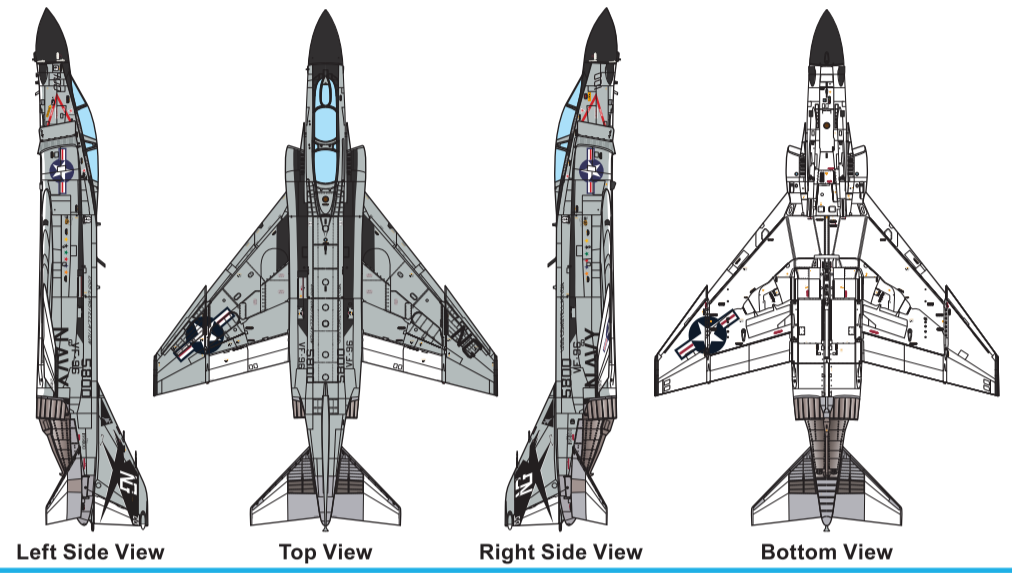

SUPER WING OPTIONS
SWS48-04-D04 1/48 F-4J PHANTOM II **VF-96** FIGHTING FALCONS 1/48
1/48 F-4J Marking Set 3

F-4J
Bu.no.155800 VF-96
USS CONSTELLATION
1972

Combine these decals with
1/48 SWS F-4J PHANTOM II
 (Including) SWS48-08 F-4J PHANTOM II MARINES
 SWS48-09 F-4J PHANTOM II NAVY
 to recreate the
VF-96 FIGHTING FALCONS
 (featured in SWS48-04 F-4J PHANTOM II kit)
 by following these painting directions below.