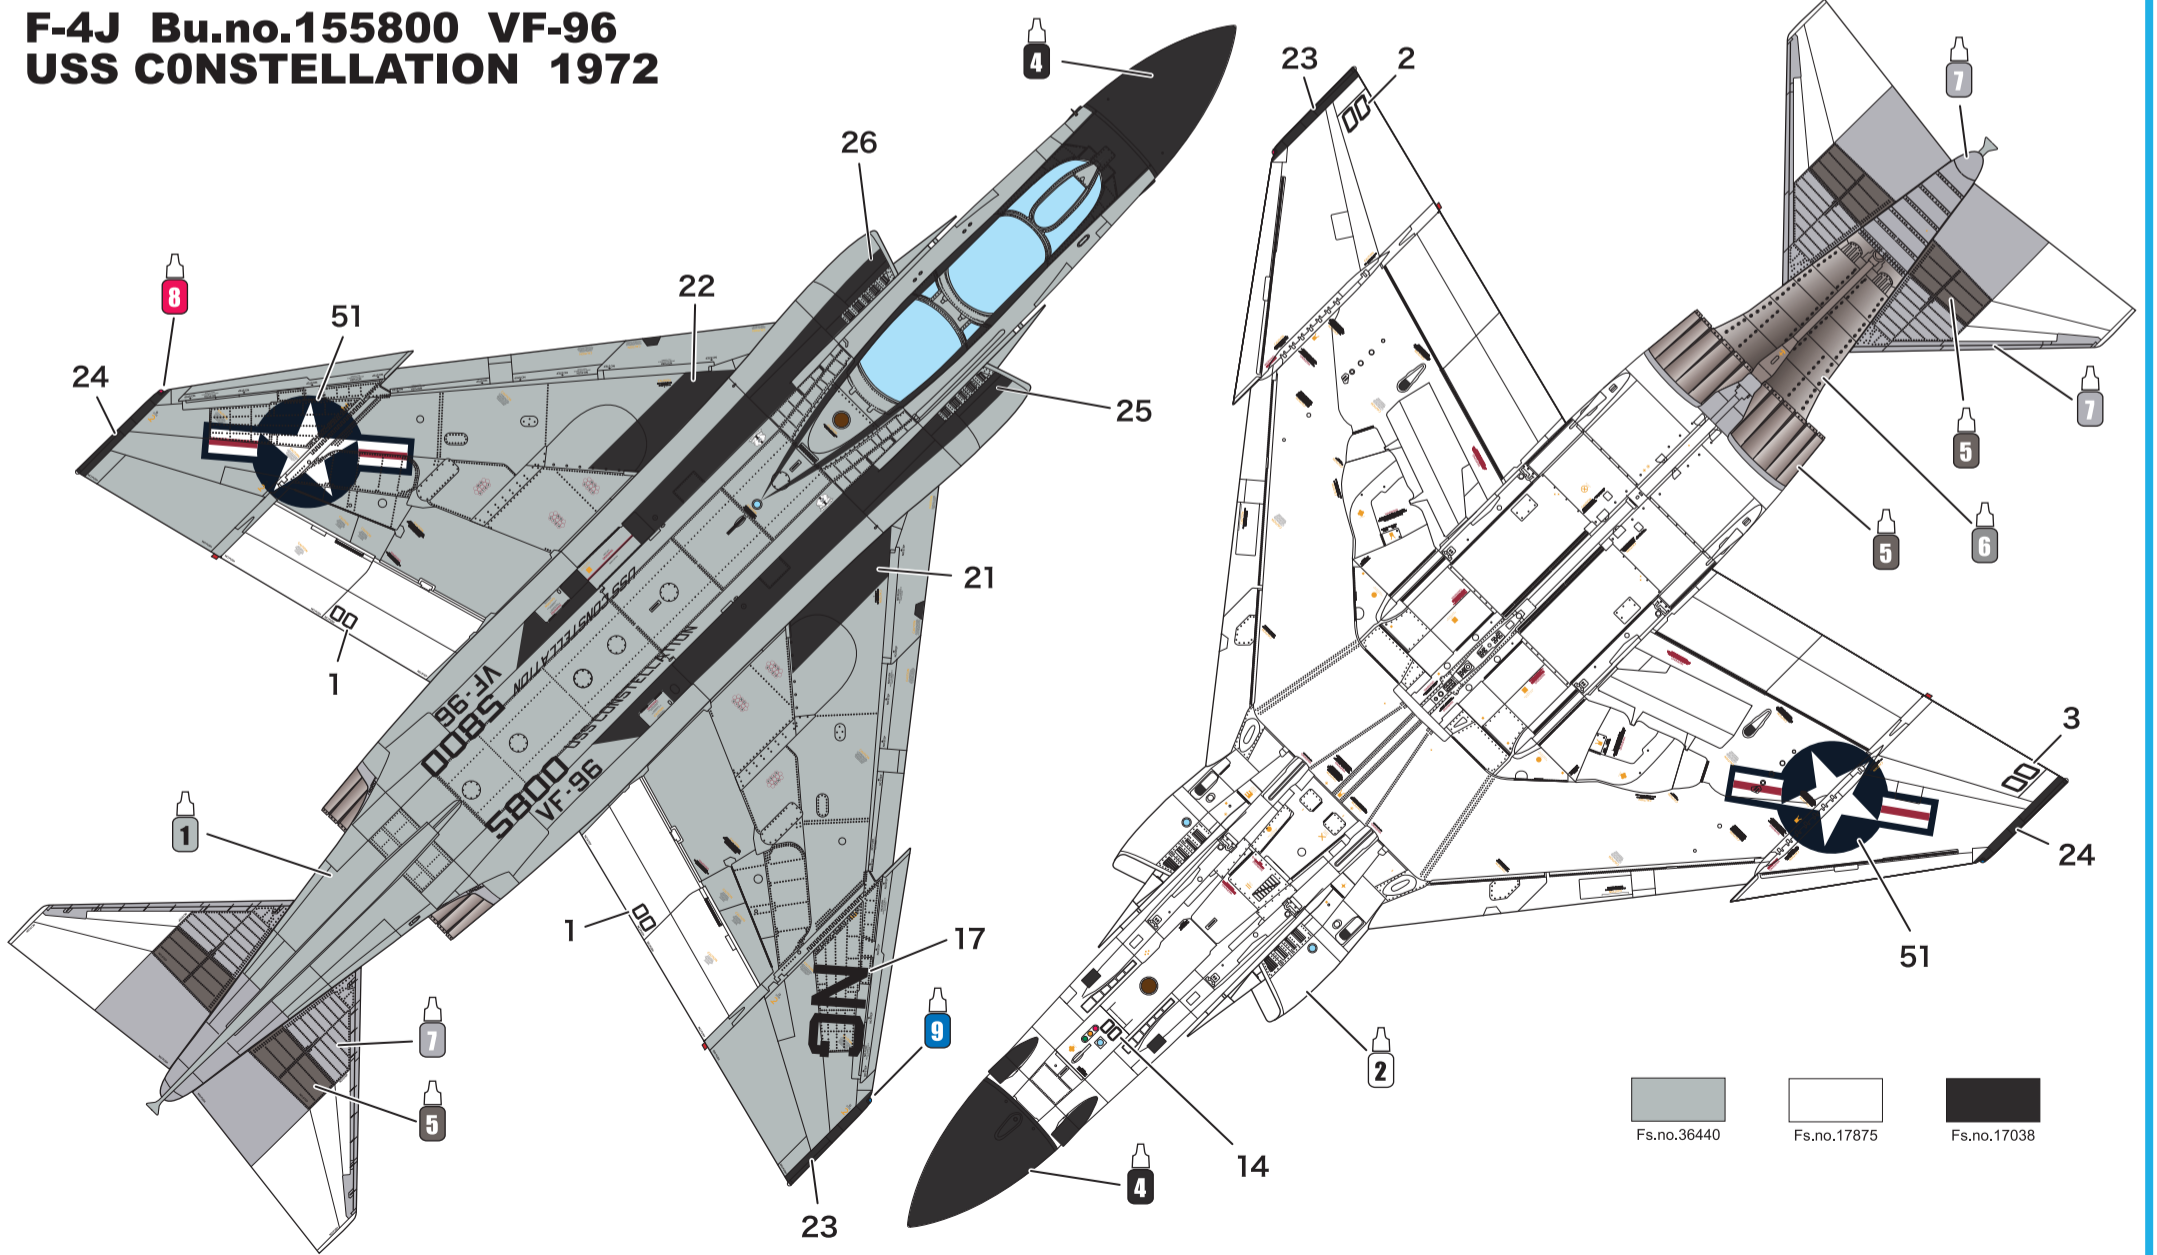

SUPER WING OPTIONS
SWS48-04-D04 1/48 F-4J PHANTOM II **VF-96** FIGHTING FALCONS 1/48
1/48 F-4J Marking Set 3

F-4J
Bu.no.155800 VF-96
USS CONSTELLATION
1972

Combine these decals with
1/48 SWS F-4J PHANTOM II
 (Including) SWS48-08 F-4J PHANTOM II MARINES
 SWS48-09 F-4J PHANTOM II NAVY
 to recreate the
VF-96 FIGHTING FALCONS
 (featured in SWS48-04 F-4J PHANTOM II kit)
 by following these painting directions below.

F-4J Bu.no.155800 VF-96 USS CONSTELLATION 1972

F-4J Bu.no.155800 VF-96
USS CONSTELLATION 1972

For the caution markings and other areas, please reference the decal placement and paint scheme instructions included in each SWS 1/48 F-4J kit.