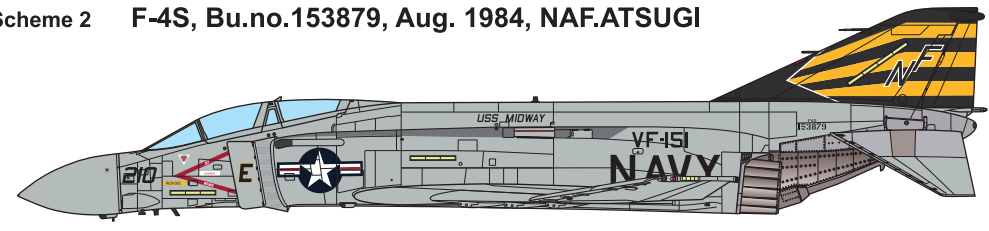

SUPER WING OPTIONS

VF-151
VIGILANTES
Low-visibility Scheme

1/48

SWS48-05-D02

1/48 **F-4S**
PHANTOM II

1/48 F-4S Marking Set 2

Included Items:
Decals x1
cartograf
www.cartograf.com

Scheme 1 F-4S, Bu.no.153827, Apr. 1986, NAF.ATSUGI

Scheme 2 F-4S, Bu.no.153879, Aug. 1984, NAF.ATSUGI

Scheme 3 F-4S, Bu.no.153780, May. 1985, NAF.ATSUGI

This product is a decal for SWS48 No.05 1/48 F-4S Phantom II.
Choose the decal you prefer.

Manufacturer: Zoukei-Mura, Inc.
Distributor: VOLKS, Inc.
60 Goshonouchi Nakamachi Shichi-jo,
Shimogyo-ku, Kyoto Japan 600-8862