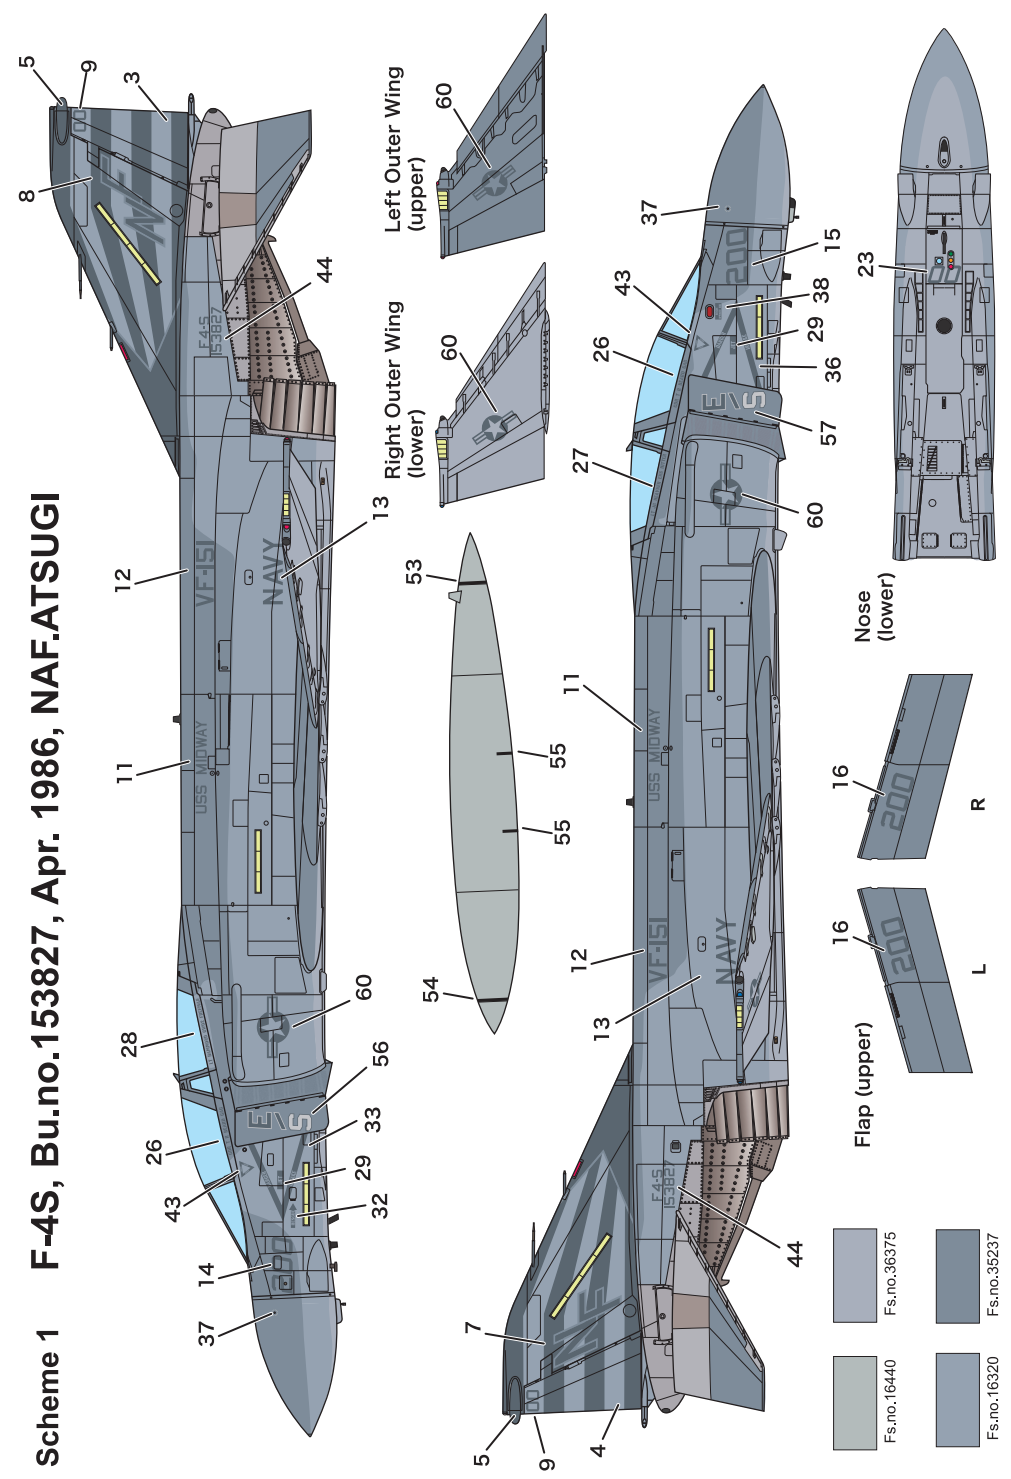

Scheme 1 F-4S, Bu.no.153827, Apr. 1986, NAF.ATSUGI

- Fs.no.16440
- Fs.no.16320
- Fs.no.36375
- Fs.no.35237