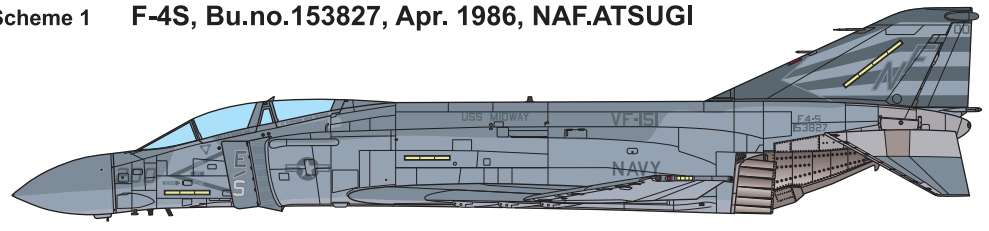

SUPER WING OPTIONS

VF-151
VIGILANTES
Low-visibility Scheme

1/48

SWS48-05-D02

1/48 **F-4S**
PHANTOM II

1/48 F-4S Marking Set 2

Included Items:
Decals x1
cartograf
www.cartograf.com

Scheme 1 F-4S, Bu.no.153827, Apr. 1986, NAF.ATSUGI

Scheme 2 F-4S, Bu.no.153879, Aug. 1984, NAF.ATSUGI

Scheme 3 F-4S, Bu.no.153780, May. 1985, NAF.ATSUGI

This product is a decal for SWS48 No.05 1/48 F-4S Phantom II.
Choose the decal you prefer.

Manufacturer: Zoukei-Mura, Inc.
Distributor: VOLKS, Inc.
60 Goshonouchi Nakamachi Shichi-jo,
Shimogyo-ku, Kyoto Japan 600-8862