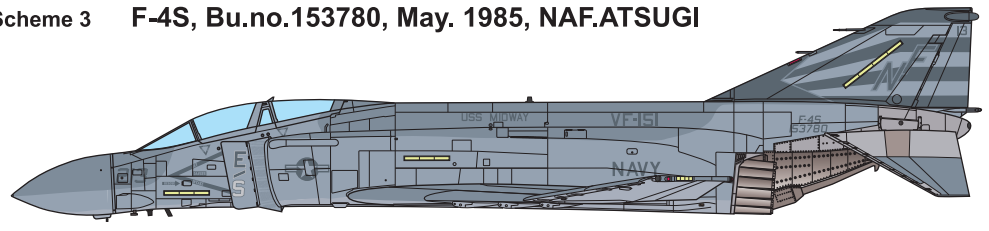

SUPER WING OPTIONS

VF-151
VIGILANTES
Low-visibility Scheme

1/48

SWS48-05-D02

1/48 **F-4S**
PHANTOM II

1/48 F-4S Marking Set 2

Included Items:
Decals x1
cartograf
www.cartograf.com

Scheme 1 F-4S, Bu.no.153827, Apr. 1986, NAF.ATSUGI

Scheme 2 F-4S, Bu.no.153879, Aug. 1984, NAF.ATSUGI

Scheme 3 F-4S, Bu.no.153780, May. 1985, NAF.ATSUGI

This product is a decal for SWS48 No.05 1/48 F-4S Phantom II.
Choose the decal you prefer.

Manufacturer: Zoukei-Mura, Inc.
Distributor: VOLKS, Inc.
60 Goshonouchi Nakamachi Shichi-jo,
Shimogyo-ku, Kyoto Japan 600-8862