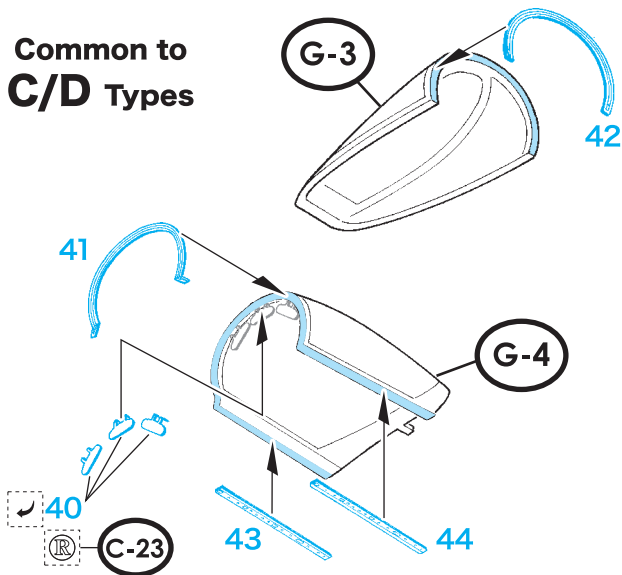

For C Type Assembly ← ? → For D Type Assembly

1/48 F-4 C/D
Instruction Manual p7.

006

Fuselage Outer Panel (Right)

Common to C/D Types

Remove the plastic according to the shapes of the turned metal parts.

1/48 F-4 C/D
Instruction Manual p8.

007

Fuselage Outer Panel (Left)

Verify that the parts fit perfectly and attach.

Common to C/D Types

1/48 F-4 C/D
Instruction Manual p26.

038

Canopy

Common to C/D Types