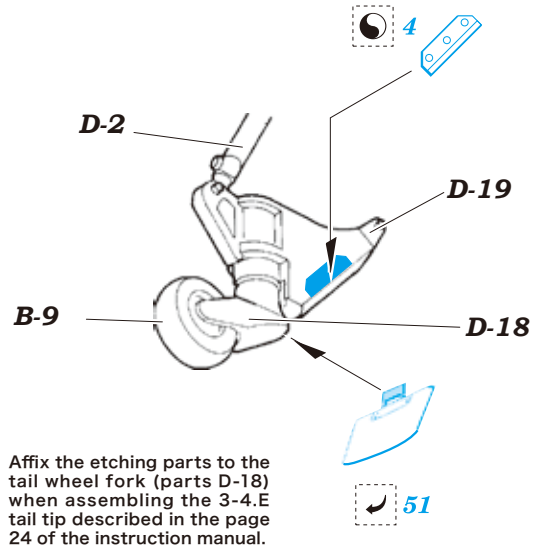

152 J2M3 RAIDEN
Instruction
Manual P.22

3-4. A Fuselage Right Outer Panel

Installation of Fuselage Right Side Air Intake

152 J2M3 RAIDEN
Instruction
Manual P.22

3-4. A Fuselage Right Outer Panel

Installation of Tail Wheel Strut

152 J2M3 RAIDEN
Instruction
Manual P.20

3-3. H Wing Outer Panel

Installation of Main Wing Internal Rib