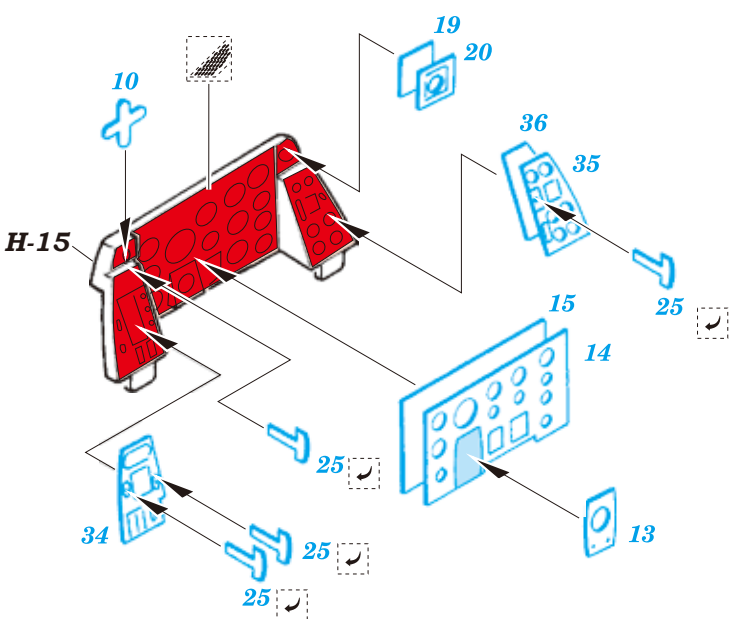

1/32He 219 A-0 Uhu
Instruction Manual P. 13

3-2. A Cockpit Left Interior, Radar Unit, and Radio Set

Installation of Radar Unit Instrument Panel

1/32He 219 A-0 Uhu
Instruction Manual P. 13

3-2. B Ejection Seat

Installation of Switch on the Right Wall of Cockpit

Installation of Right Console

1/32He 219 A-0 Uhu
Instruction Manual P. 14

3-2. D Instrument Panel

Installation of Instrument Panel

1/32He 219 A-0 Uhu
Instruction Manual P. 13