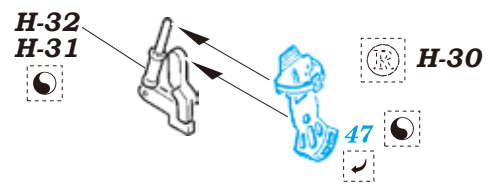

3-2. C Control Stick and Rudder Pedal

Replacement of Radar Pedal