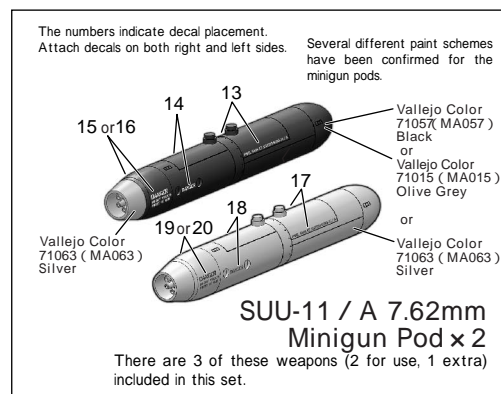

Mk81 / 250-pound General Purpose Bomb Assembly

Mk82 / 500-pound General Purpose Bomb Assembly

BLU-10 / B Napalm Bomb Assembly

SUU-14 / A Cluster Bomb Dispenser Assembly

SUU-11 / A 7.62mm Minigun Pod Assembly

LAU-68 / 2.75-inch Rocket Bomb Pod Assembly

LAU-61 / 2.75-inch Rocket Bomb Pod Assembly