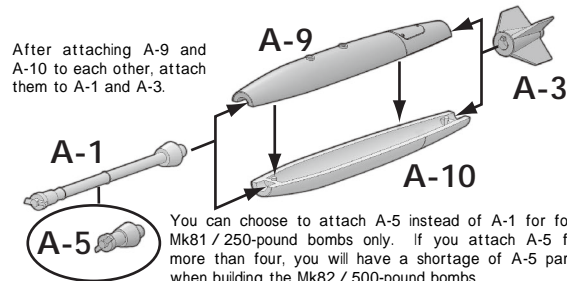

Mk81 / 250-pound General Purpose Bomb Assembly

Mk82 / 500-pound General Purpose Bomb Assembly

BLU-10 / B Napalm Bomb Assembly

SUU-14 / A Cluster Bomb Dispenser Assembly

SUU-11 / A 7.62mm Minigun Pod Assembly

LAU-68 / 2.75-inch Rocket Bomb Pod Assembly

LAU-61 / 2.75-inch Rocket Bomb Pod Assembly