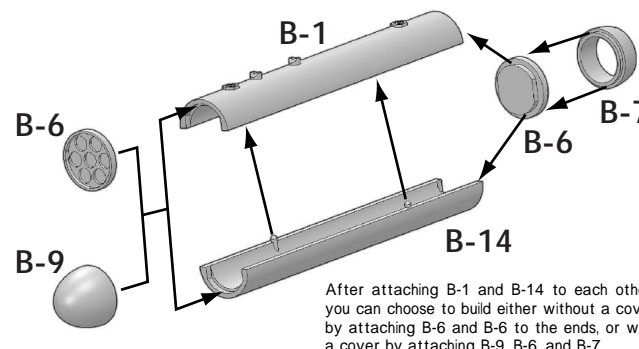

Mk81 / 250-pound General Purpose Bomb Assembly

Mk82 / 500-pound General Purpose Bomb Assembly

BLU-10 / B Napalm Bomb Assembly

SUU-14 / A Cluster Bomb Dispenser Assembly

SUU-11 / A 7.62mm Minigun Pod Assembly

LAU-68 / 2.75-inch Rocket Bomb Pod Assembly

LAU-61 / 2.75-inch Rocket Bomb Pod Assembly