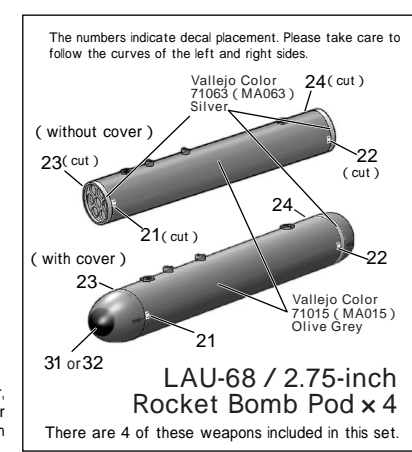

Mk81 / 250-pound General Purpose Bomb Assembly

Mk82 / 500-pound General Purpose Bomb Assembly

BLU-10 / B Napalm Bomb Assembly

SUU-14 / A Cluster Bomb Dispenser Assembly

SUU-11 / A 7.62mm Minigun Pod Assembly

LAU-68 / 2.75-inch Rocket Bomb Pod Assembly

LAU-61 / 2.75-inch Rocket Bomb Pod Assembly