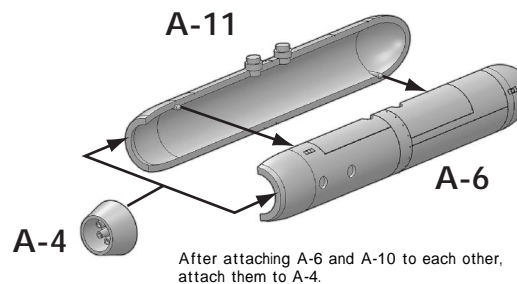

Mk81 / 250-pound General Purpose Bomb Assembly

Mk82 / 500-pound General Purpose Bomb Assembly

BLU-10 / B Napalm Bomb Assembly

SUU-14 / A Cluster Bomb Dispenser Assembly

SUU-11 / A 7.62mm Minigun Pod Assembly

LAU-68 / 2.75-inch Rocket Bomb Pod Assembly

LAU-61 / 2.75-inch Rocket Bomb Pod Assembly