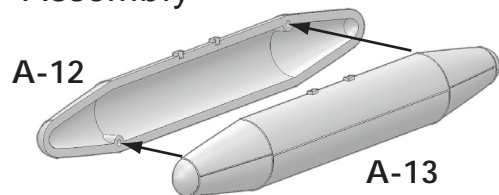

Mk81 / 250-pound General Purpose Bomb Assembly

Mk82 / 500-pound General Purpose Bomb Assembly

BLU-10 / B Napalm Bomb Assembly

SUU-14 / A Cluster Bomb Dispenser Assembly

SUU-11 / A 7.62mm Minigun Pod Assembly

LAU-68 / 2.75-inch Rocket Bomb Pod Assembly

LAU-61 / 2.75-inch Rocket Bomb Pod Assembly