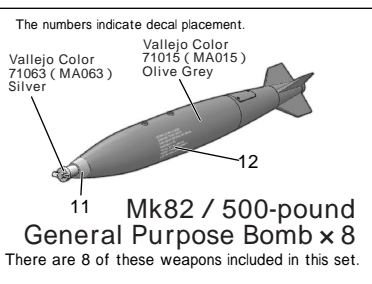

Mk81 / 250-pound General Purpose Bomb Assembly

Mk82 / 500-pound General Purpose Bomb Assembly

BLU-10 / B Napalm Bomb Assembly

SUU-14 / A Cluster Bomb Dispenser Assembly

SUU-11 / A 7.62mm Minigun Pod Assembly

LAU-68 / 2.75-inch Rocket Bomb Pod Assembly

LAU-61 / 2.75-inch Rocket Bomb Pod Assembly