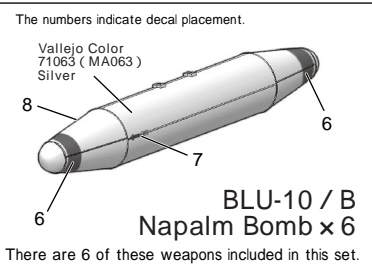

Mk81 / 250-pound General Purpose Bomb Assembly

Mk82 / 500-pound General Purpose Bomb Assembly

BLU-10 / B Napalm Bomb Assembly

SUU-14 / A Cluster Bomb Dispenser Assembly

SUU-11 / A 7.62mm Minigun Pod Assembly

LAU-68 / 2.75-inch Rocket Bomb Pod Assembly

LAU-61 / 2.75-inch Rocket Bomb Pod Assembly