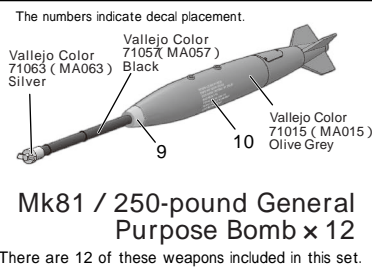

Mk81 / 250-pound General Purpose Bomb Assembly

Mk82 / 500-pound General Purpose Bomb Assembly

BLU-10 / B Napalm Bomb Assembly

SUU-14 / A Cluster Bomb Dispenser Assembly

SUU-11 / A 7.62mm Minigun Pod Assembly

LAU-68 / 2.75-inch Rocket Bomb Pod Assembly

LAU-61 / 2.75-inch Rocket Bomb Pod Assembly