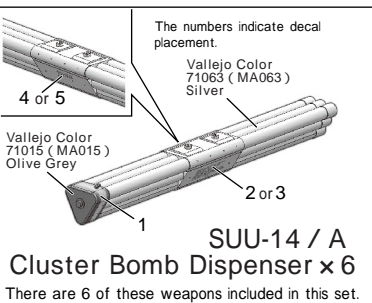

Mk81 / 250-pound General Purpose Bomb Assembly

Mk82 / 500-pound General Purpose Bomb Assembly

BLU-10 / B Napalm Bomb Assembly

SUU-14 / A Cluster Bomb Dispenser Assembly

SUU-11 / A 7.62mm Minigun Pod Assembly

LAU-68 / 2.75-inch Rocket Bomb Pod Assembly

LAU-61 / 2.75-inch Rocket Bomb Pod Assembly