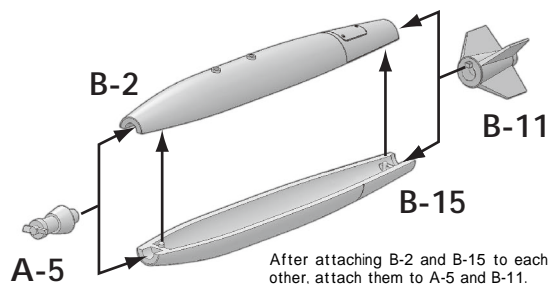

Mk81 / 250-pound General Purpose Bomb Assembly

Mk82 / 500-pound General Purpose Bomb Assembly

BLU-10 / B Napalm Bomb Assembly

SUU-14 / A Cluster Bomb Dispenser Assembly

SUU-11 / A 7.62mm Minigun Pod Assembly

LAU-68 / 2.75-inch Rocket Bomb Pod Assembly

LAU-61 / 2.75-inch Rocket Bomb Pod Assembly