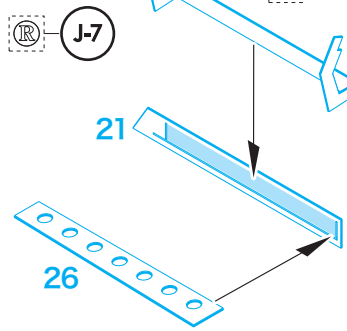

1/48 Horten Ho 229
Instruction Manual P.16

031

ドラッグラダー (左翼)
Drag Rudder (Left)

1/48 Horten Ho 229
Instruction Manual P.17

034

射出座席とキャノピー
Ejection Seat and Canopy

Seatbelts Assembly and Attachment

Lateral Seatbelts Assembly and Attachment