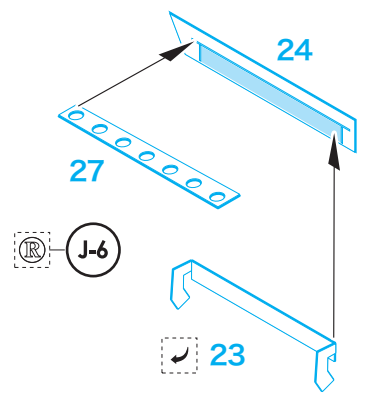

1/48 Horten Ho 229
Instruction Manual P.16

031

ドラッグラダー (左翼)
Drag Rudder (Left)

1/48 Horten Ho 229
Instruction Manual P.17

034

射出座席とキャノピー
Ejection Seat and Canopy

Seatbelts Assembly and Attachment

Lateral Seatbelts Assembly and Attachment