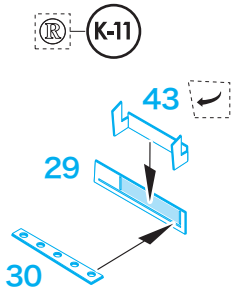

1/48 Horten Ho 229
Instruction Manual P.16

031

ドラッグラダー (左翼)
Drag Rudder (Left)

1/48 Horten Ho 229
Instruction Manual P.17

034

射出座席とキャノピー
Ejection Seat and Canopy

Seatbelts Assembly and Attachment

Lateral Seatbelts Assembly and Attachment