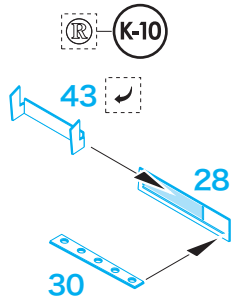

1/48 Horten Ho 229
Instruction Manual P.16

031

ドラッグラダー (左翼)
Drag Rudder (Left)

1/48 Horten Ho 229
Instruction Manual P.17

034

射出座席とキャノピー
Ejection Seat and Canopy

Seatbelts Assembly and Attachment

Lateral Seatbelts Assembly and Attachment