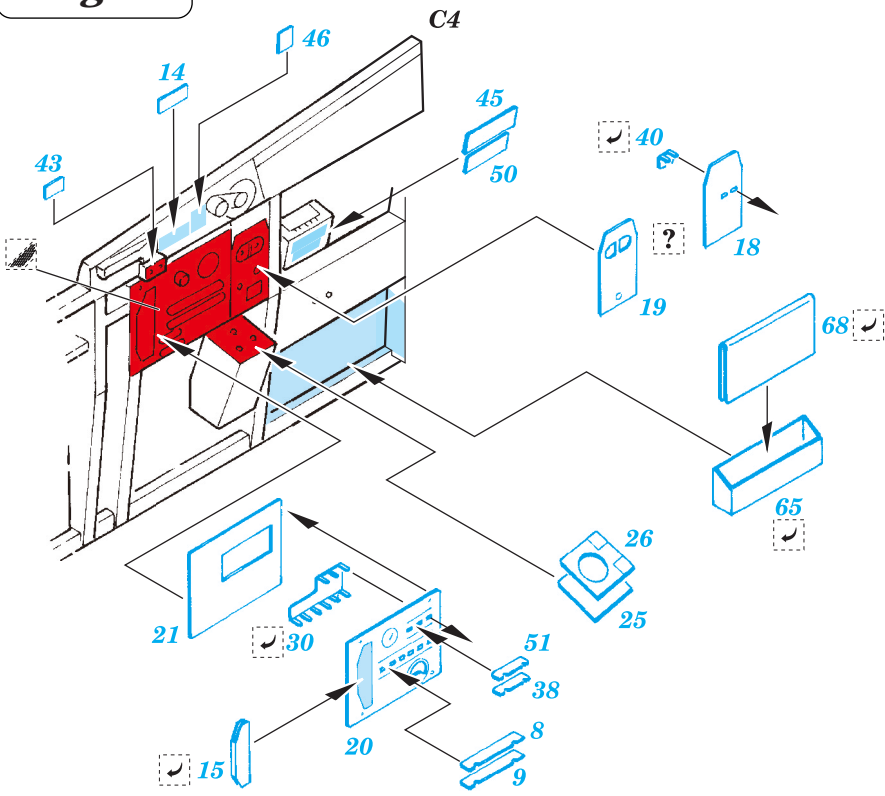

Refer to the P-51D's manual **p 11.**

III-1. **K Engine Mount**

Refer to the P-51D's manual **p 14.**

III-2. **E Instrument Panel**

Refer to the P-51D's manual **p 14.**

III-2. **D Cockpit Interior**

Right

III-2. **E Switch Box**

Refer to the P-51D's manual **p 23.**

III-4. **I Gunsight**

Left

Sold separately:
Plastic rods
Please purchase 1mm-diameter rods separately
Approximately 1.8 mm

Sold separately:
Plastic rods
Please purchase 1mm-diameter rods separately
Approximately 1.8 mm long