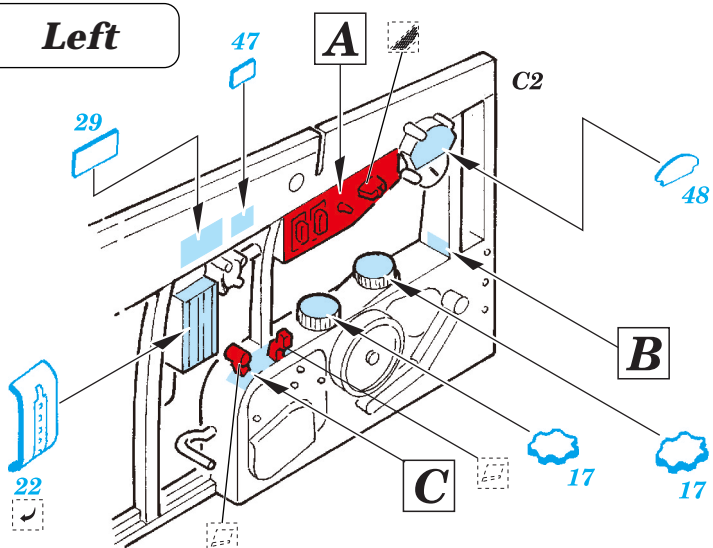

Refer to the P-51D's manual **p 11.**

III-1. **K Engine Mount**

Refer to the P-51D's manual **p 14.**

III-2. **E Instrument Panel**

Refer to the P-51D's manual **p 14.**

III-2. **D Cockpit Interior**

Right

III-2. **E Switch Box**

Refer to the P-51D's manual **p 23.**

III-4. **I Gunsight**

Left

Sold separately:
Plastic rods
Please purchase 1mm-diameter rods separately
Approximately 1.8 mm

Sold separately:
Plastic rods
Please purchase 1mm-diameter rods separately
Approximately 1.8 mm long