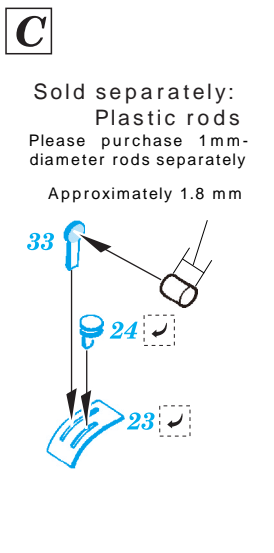

Refer to the P-51D's manual **p 11.**

III-1. **K Engine Mount**

Refer to the P-51D's manual **p 14.**

III-2. **E Instrument Panel**

Refer to the P-51D's manual **p 14.**

III-2. **D Cockpit Interior**

Right

III-2. **E Switch Box**

Refer to the P-51D's manual **p 23.**

III-4. **I Gunsight**

Left

Sold separately:
Plastic rods
Please purchase 1mm-diameter rods separately
Approximately 1.8 mm

Sold separately:
Plastic rods
Please purchase 1mm-diameter rods separately
Approximately 1.8 mm long