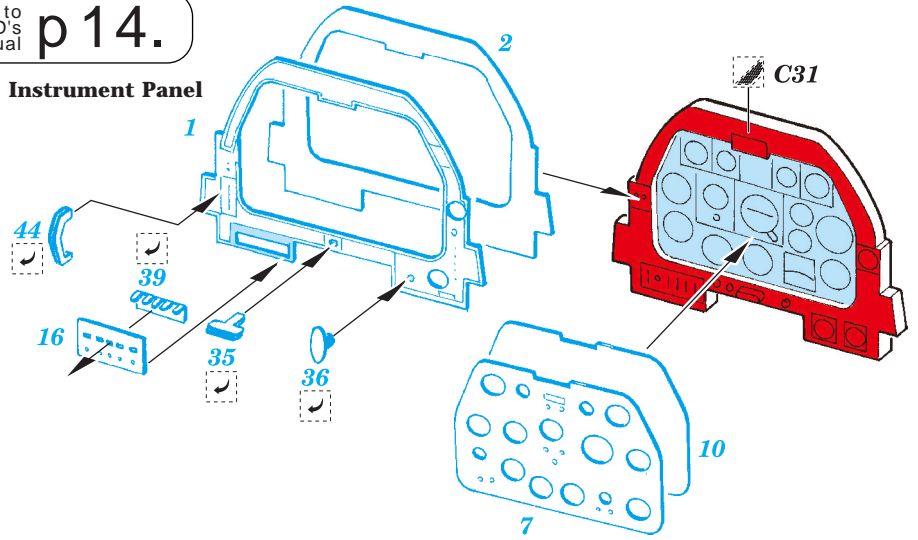

Refer to the P-51D's manual **p 11.**

III-1. **K Engine Mount**

Refer to the P-51D's manual **p 14.**

III-2. **E Instrument Panel**

Refer to the P-51D's manual **p 14.**

III-2. **D Cockpit Interior**

Right

III-2. **E Switch Box**

Refer to the P-51D's manual **p 23.**

III-4. **I Gunsight**

Left

Sold separately:
Plastic rods
Please purchase 1mm-diameter rods separately
Approximately 1.8 mm

Sold separately:
Plastic rods
Please purchase 1mm-diameter rods separately
Approximately 1.8 mm long