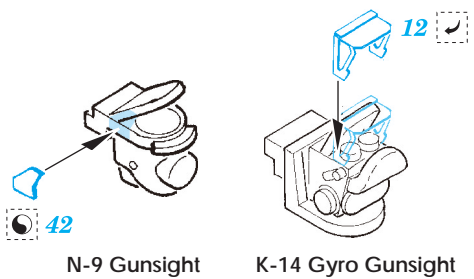

Refer to the P-51D's manual **p 11.**

III-1. **K Engine Mount**

Refer to the P-51D's manual **p 14.**

III-2. **E Instrument Panel**

Refer to the P-51D's manual **p 14.**

III-2. **D Cockpit Interior**

Right

III-2. **E Switch Box**

Refer to the P-51D's manual **p 23.**

III-4. **I Gunsight**

Left

Sold separately:
Plastic rods
Please purchase 1mm-diameter rods separately
Approximately 1.8 mm

Sold separately:
Plastic rods
Please purchase 1mm-diameter rods separately
Approximately 1.8 mm long