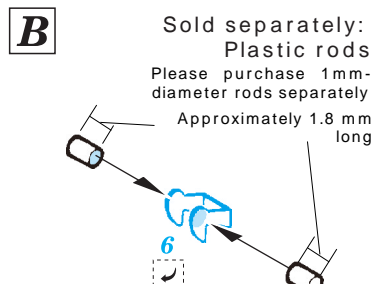

Refer to the P-51D's manual **p 23.**

III-4. **I Gunsight**

Left

Sold separately:
Plastic rods
Please purchase 1mm-diameter rods separately
Approximately 1.8 mm

Sold separately:
Plastic rods
Please purchase 1mm-diameter rods separately
Approximately 1.8 mm long