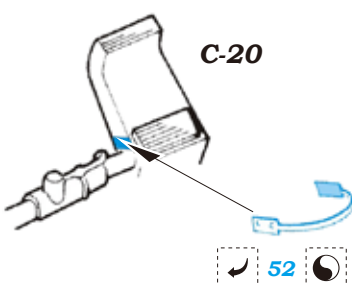

3-2. C Cockpit Interior **Installation of Rudder Pedals**