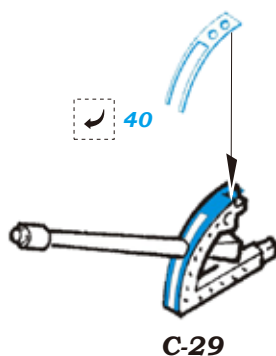

3-2. A Cockpit Floor, Bulkhead **Installation of Seat Adjustment Lever**