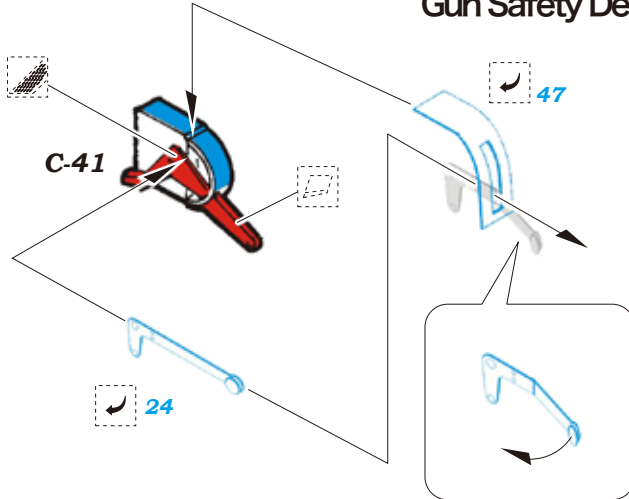

102-22MS RAIDEN  
Instruction Manual P. 15

**3-2. H** Cockpit Side Wall **Installation of Machine Gun Safety Device**

102-22MS RAIDEN  
Instruction Manual P. 13

**3-2. C** Cockpit Interior **Installation of Hydraulic Pump**

102-22MS RAIDEN  
Instruction Manual P. 13

**3-2. C** Cockpit Interior **Installation of Left Console**

102-22MS RAIDEN  
Instruction Manual P. 13

**3-2. C** Cockpit Interior **Installation of Rudder Pedals**