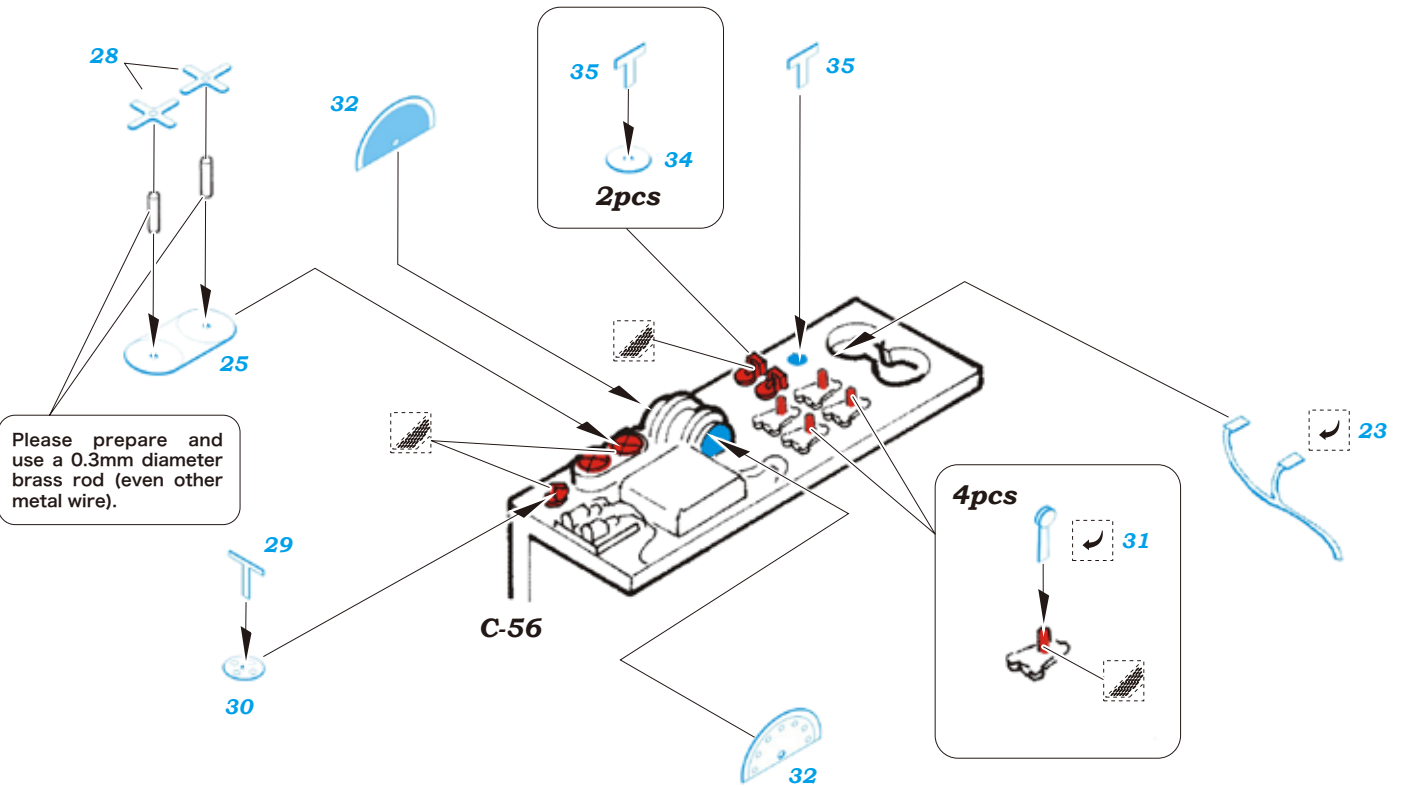

102-22MS RAIDEN  
Instruction Manual P. 15

**3-2. H** Cockpit Side Wall **Installation of Machine Gun Safety Device**

102-22MS RAIDEN  
Instruction Manual P. 13

**3-2. C** Cockpit Interior **Installation of Hydraulic Pump**

102-22MS RAIDEN  
Instruction Manual P. 13

**3-2. C** Cockpit Interior **Installation of Left Console**

102-22MS RAIDEN  
Instruction Manual P. 13

**3-2. C** Cockpit Interior **Installation of Rudder Pedals**

102-22MS RAIDEN  
Instruction Manual P. 13

**3-2. A** Cockpit Floor, Bulkhead **Installation of Seat Adjustment Lever**

102-22MS RAIDEN  
Instruction Manual P. 16

**3-2. J** Radio Set **Installation of Roll Bar**